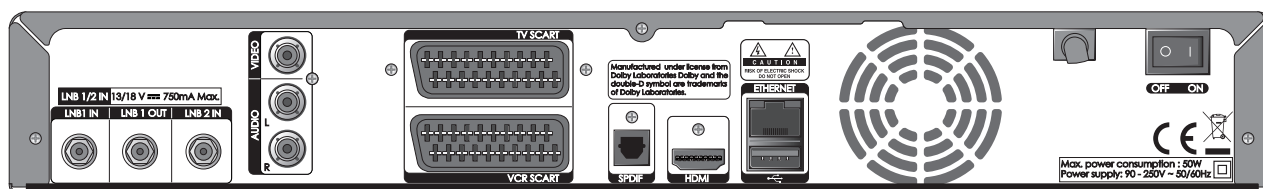

FOXSAT-HDR

Satellite HD Digital Television Recorder

Specification

System Resource

Flash Memory	16 Mbyte
SDRAM	256 Mbyte
EEPROM	8 Kbyte

Front-end

Tuner Type	Satellite
Connector Type	F-Type, IEC 169-24, Female
Demodulation [number of F/E set]	1, DVB-S2

Audio/Video Processing

Video Decoder [number]	MPEG-2 MP@ML, MPEG4 HD HP@L3, PAL[1]
Audio Decoder [number]	MPEG-1 Layer II, Dolby-AC3 Audio [1]

Front

Display	LCD
Buttons	STANDBY, TV/RADIO, MENU, GUIDE, OK, ↑, ↓, ←, →, BACK
USB	Host version 2.0
Common Interface	Yes

Rear

SCART	1 TV (RGB, CVBS, S-Video); 1 VCR (CVBS, S-Video)
RF	2 Input, 1 Output
RCA	1 Set(1 Video, 2 Audio)
S/PDIF	1
HDMI	HDCP version
USB	Host version 1.1 / 2.0
LAN	RJ-45 (Mac address)
Power cord Type	Fixed

HDD

HDD	320 GB

Power Supply

Input Voltage	AC 90-250V (Free voltage), SMPS
Power Consumption (Standby)	Under 1Watt
Power Consumption (On)	Max. 50Watt

Physical Specification

Size (Width x Height x Depth)	380 x 55 x 252 mm
Weight(Net)	3.1 Kg

Accessory

RCU, Battery(AAax2), Manual, Quick guide, Warranty Card, HDMI/RCA/SCART cable

※ Specifications and functions may be changed for improvement without notice in advance.